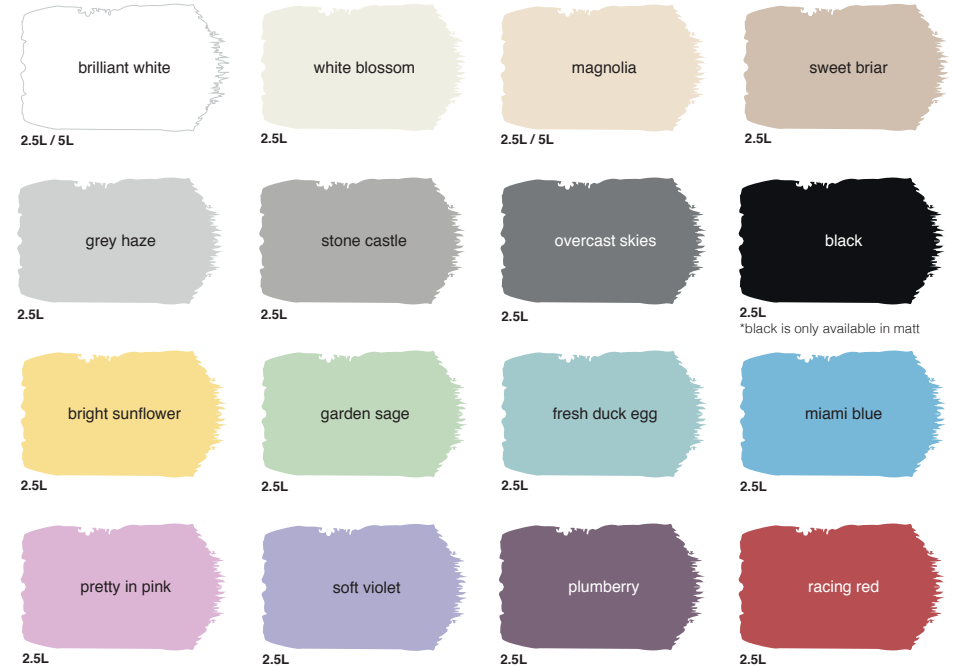

Walls & Ceilings

Matt and Silk

Whether you're looking to transform your bedroom, living room or hallway, our Matt and Silk range is the perfect choice and is available in a wide variety of popular colours.

Walls & Ceilings Colour Palette

Top Tip!

Add cushions of varied size and texture, to create a cosy and modern atmosphere.