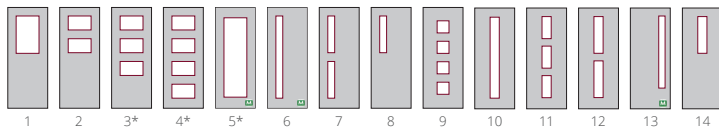

*3mm can be taken off FD30 fire doors

** FD30 - 30 minutes (44mm)
and FD60 - 60 minutes (54mm)

SIZES:

- 1981 x 457 x 35mm / FD30/60 🔥
- 1981 x 533 x 35mm / FD30/60 🔥
- 1981 x 610 x 35mm / FD30/60 🔥
- 1981 x 686 x 35mm / FD30/60 🔥
- 1981 x 711 x 35mm / FD30/60 🔥
- 1981 x 762 x 35mm / FD30/60 🔥
- 1981 x 838 x 35mm / FD30/60 🔥
- 1981 x 864 x 35mm / FD30/60 🔥
- 1981 x 914 x 35mm / FD30/60 🔥
- 2032 x 813 x 35mm / FD30/60 🔥
- 2040 x 426 x 40mm / FD30/60 🔥
- 2040 x 526 x 40mm / FD30/60 🔥
- 2040 x 626 x 40mm / FD30/60 🔥
- 2040 x 726 x 40mm / FD30/60 🔥
- 2040 x 826 x 40mm / FD30/60 🔥
- 2040 x 926 x 40mm / FD30/60 🔥

* Only FD30 doors are Certifire and BM TRADA Q-Mark rated

The mark of responsible forestry

AVAILABLE IN:

Standard

GLAZING OPTIONS:

Choose your aperture size and configuration from below, available in standard or fire glass.
Or alternatively get in touch for custom glazing designs.